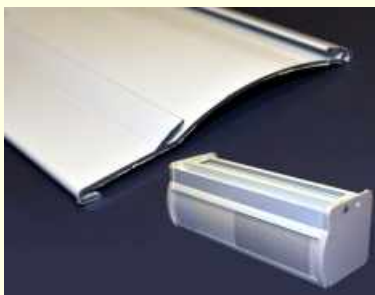

10pcs/ctn, 5.8meter/bag

RVB38M-Y3
 Installation Matal Bracket, for RB38M Roll blind, for RVB-7P Head Rail for Combine/Silhouette roller blinds, for RVB-7 / RBB-7

200sets/ctn, 50pcs/bag

RVB-3CE
 End Cap for Alum. Head Rail RVB-7P and Valance C Curve type RVB-7CP, for Combine/Silhouette roller blinds

200sets/ctn, 1set/bag

RVB45M-Y3
 Installation Matal Bracket, for RB45M Roll blind, for RVB-7P Head Rail for Combine/Silhouette roller blinds, and for RBB-7PR / RVC-7P Head Rail

200sets/ctn, 50pcs/bag

RVB-7SP-FR
 Alum. Fabric-Insert Valance for Head Rail, PAINTED, 5.8m/pc, S Curve type, Could Insert Fabric slat, for Combine/Silhouette roller blinds