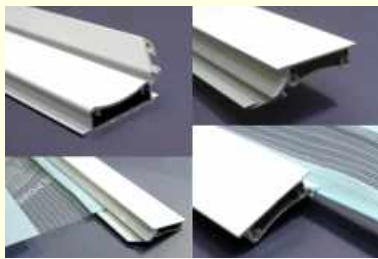

M30-D4D-PL
 INST. BRACKET, PAINTED, Long Type

500pcs/ctn, 50pcs/bag

RVB-6P
 Alum. Bottom Rail, PAINTED, 5.8m/pc, for Silhouette Roller Blinds

10pcs/ctn, 5.8meter/pc

RVB-8SP
 Bracket, Spring type, For RVB-7p Painted, Plated

500pcs/ctn, 50pcs/bag

RVB-5A
 New End Cap, without/with screws, for Silhouette roller blinds RVB-4+6 Alum. Bottom Rail

200pcs/bag

Roman Wire Roller Panel Venetian 25/16mm Venetian 35/50 Venetian Remote Machine

ACE POWER BLINDS CO., LTD.

COMPONENTS OF ROLLER SHADE BLINDS

RCB38M/45M Combine system

RVB32M/38M/45M Silhouette system

RCB-7P

Alum. Head Rail, PAINTED, 5.8m/pc, for Combine roller blinds, use 40mm Ceiling Clip bracket